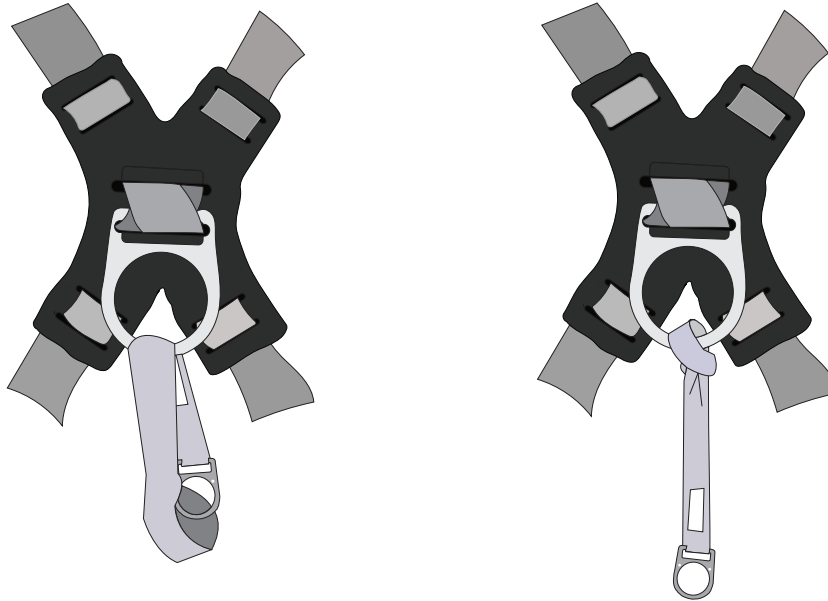

safewaze.com | (P) 704-262-7893 | (F) 704-262-9051
322 Industrial Court, Concord, NC 28025

TECHNICAL DATA SHEET

FS813-LOOP

18" D-Ring Extender w/ Soft Loop

Attachment to Dorsal D-ring Illustration

Description The Safewaze™ D-ring extender is designed to add length to the back D-ring for easier lanyard attachment to harness during user wear. Soft Loop on one end, D-ring on the other.
NOT TO BE USED AS A LANYARD

Length 18 in (457.2 mm)

Weight Capacity 310 lbs (140.61 kg)

Weight 1.00 lb (0.45 kg)

Attachment Point(s) 1 Soft Loop - 1 D-ring

Materials 1.75 in (44.45 mm) Polyester webbing
High-strength polyester stitching
Forged steel D-ring